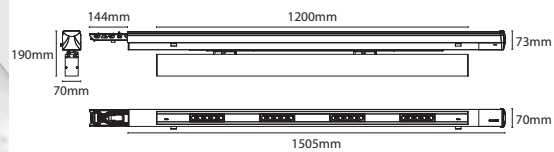

PRODUCT DESCRIPTION

COMBI is a arbitrary extension and combination, seamless stitching, without dark area or shadow. Easy to install and disassemble.

DESCRIÇÃO DO PRODUTO

COMBI é um produto extensível e de fácil combinação, sem emendas, sem áreas escuras ou com sombras. Fácil de instalar e desmontar.

DESCRIPCIÓN DEL PRODUCTO

COMBI es extensible y fácil combinación de producto, sin enmiendas, sin zonas oscuras ni sombras. Fácil de instalar y desmontar.

SYSTEM POWER	50W
ELECTRICAL CURRENT	≤1250mA; On/Off; Dali; DIM Push; DIM1...10V; DIM Triac
LUMINOUS FLUX @3000K	93lm/W @ 1250mA
COLOR TEMPERATURE	3000K/4000K/6000K
BEAM ANGLE	30°/60°/90°/120°/Double Asymmetric
KIND OF LED	Bridgelux - LED light source
DRIVER	Philips
COLOR CONSTANCY	≤5 MacAdam Step
INSULATION CLASS	Class I
FINISHING COLOR	White/Black
CRI	>80/>90
LED RATED LIFE	50 000h
WEIGHT	5,650Kg

PHOTOMETRIC CURVE: 90°

This luminaire contains built-in LED lamps.

The lamps cannot be changed in the luminaire.

LED

874/2012