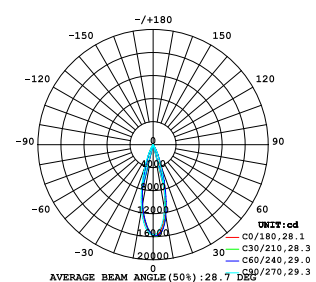

PHOTOMETRIC CURVE: 90°

This luminaire contains built-in LED lamps.

The lamps cannot be changed in the luminaire.

LED

874/2012