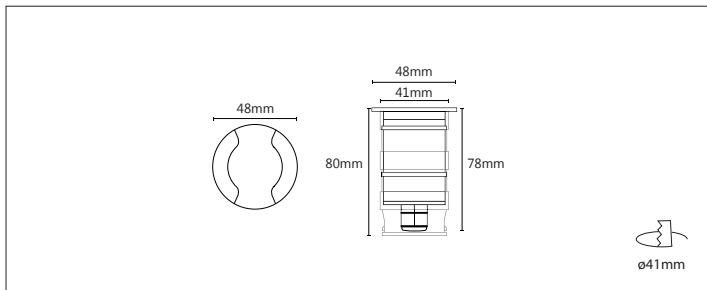

PRODUCT DESCRIPTION

IP67 aluminum luminaire, which can be applied in interior and exterior spaces, ceilings, walls, steps or floors, with the main objective of serving as a beacon.

DESCRIÇÃO DO PRODUTO

Luminária em alumínio IP67, podendo ser aplicada em espaços interiores e exteriores, em tetos, paredes, degraus ou piso, com o objetivo principal de servir de balizador.

DESCRIPCIÓN DEL PRODUCTO

Luminaria en aluminio IP67, pudiendo ser aplicada en espacios interiores y exteriores, en techos, paredes, escalones o piso, con el objetivo principal de servir de balizador.

This luminaire contains built-in LED lamps.

The lamps cannot be changed in the luminaire.

LED

874/2012

REFERENCE	612811
LED POWER	1X3W
LUMINOUS FLUX @3000K	25-60lm @ 350mA
COLOR TEMPERATURE	4000K
BEAM ANGLE	Radial-2
COLOR	Stainless Steel - AISI 316
CRI	>80
LED RATED LIFE	50 000h
KIND OF LED	Cree - LED light source
DRIVER	Internal
COLOR CONSTANCY	3 SDCM
INSULATION CLASS	1
WEIGHT	0,250Kg
WARRANTY	1 year