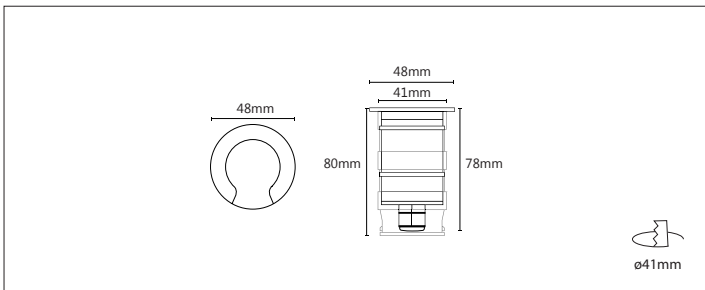

PRODUCT DESCRIPTION

IP67 aluminum luminaire, which can be applied in interior and exterior spaces, ceilings, walls, steps or floors, with the main objective of serving as a beacon.

DESCRIÇÃO DO PRODUTO

Luminária em alumínio IP67, podendo ser aplicada em espaços interiores e exteriores, em tetos, paredes, degraus ou piso, com o objetivo principal de servir de balizador.

DESCRIPCIÓN DEL PRODUCTO

Luminaria en aluminio IP67, pudiendo ser aplicada en espacios interiores y exteriores, en techos, paredes, escalones o piso, con el objetivo principal de servir de balizador.

This luminaire contains built-in LED lamps.

The lamps cannot be changed in the luminaire.

LED

874/2012

REFERENCE	612611
LED POWER	1X3W
LUMINOUS FLUX @3000K	25-60lm @ 350mA
COLOR TEMPERATURE	4000K
BEAM ANGLE	Radial-1
COLOR	Stainless Steel - AISI 316
CRI	>80
LED RATED LIFE	50 000h
KIND OF LED	Cree - LED light source
DRIVER	Internal
COLOR CONSTANCY	3 SDCM
INSULATION CLASS	1
WEIGHT	0,250Kg
WARRANTY	1 year