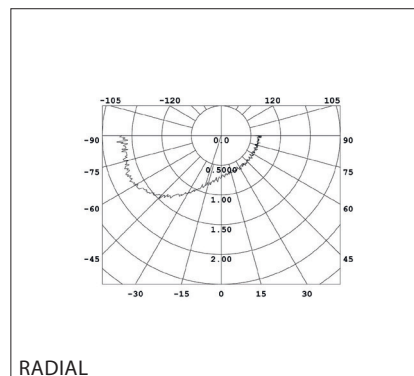

The lamps cannot be changed in the luminaire.

LED

874/2012

REFERENCE	612811
LED POWER	1X3W
LUMINOUS FLUX @3000K	25-60lm @ 350mA
COLOR TEMPERATURE	4000K
BEAM ANGLE	Radial-2
COLOR	Stainless Steel - AISI 316
CRI	>80
LED RATED LIFE	50 000h
KIND OF LED	Cree - LED light source
DRIVER	Internal
COLOR CONSTANCY	3 SDCM
INSULATION CLASS	1
WEIGHT	0,250Kg
WARRANTY	1 year