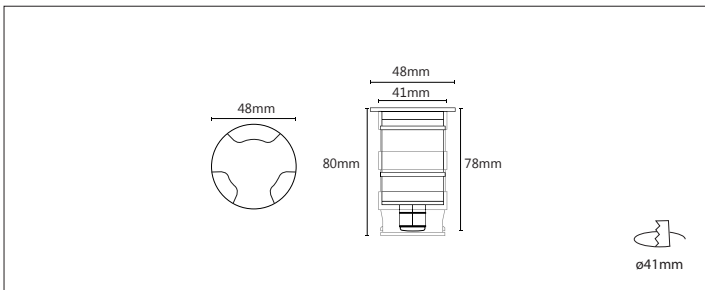

PRODUCT DESCRIPTION

IP67 aluminum luminaire, which can be applied in interior and exterior spaces, ceilings, walls, steps or floors, with the main objective of serving as a beacon.

DESCRIÇÃO DO PRODUTO

Luminária em alumínio IP67, podendo ser aplicada em espaços interiores e exteriores, em tetos, paredes, degraus ou piso, com o objetivo principal de servir de balizador.

DESCRIPCIÓN DEL PRODUCTO

Luminaria en aluminio IP67, pudiendo ser aplicada en espacios interiores y exteriores, en techos, paredes, escalones o piso, con el objetivo principal de servir de balizador.

This luminaire contains built-in LED lamps.

The lamps cannot be changed in the luminaire.

LED

874/2012

REFERENCE	6130111X3W
LED POWER	25-60lm @ 350mA
LUMINOUS FLUX @3000K	4000K
COLOR TEMPERATURE	Radial-3
BEAM ANGLE	Stainless Steel - AISI 316
COLOR	>80
CRI	50 000h
LED RATED LIFE	Cree - LED light source
KIND OF LED	Internal
DRIVER	3 SDCM
COLOR CONSTANCY	1
INSULATION CLASS	0,250Kg
WEIGHT	1 year
WARRANTY