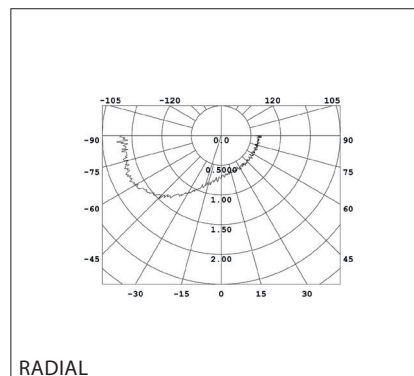

The lamps cannot be changed in the luminaire.

LED

874/2012

REFERENCE	612611
LED POWER	1X3W
LUMINOUS FLUX @3000K	25-60lm @ 350mA
COLOR TEMPERATURE	4000K
BEAM ANGLE	Radial-1
COLOR	Stainless Steel - AISI 316
CRI	>80
LED RATED LIFE	50 000h
KIND OF LED	Cree - LED light source
DRIVER	Internal
COLOR CONSTANCY	3 SDCM
INSULATION CLASS	1
WEIGHT	0,250Kg
WARRANTY	1 year