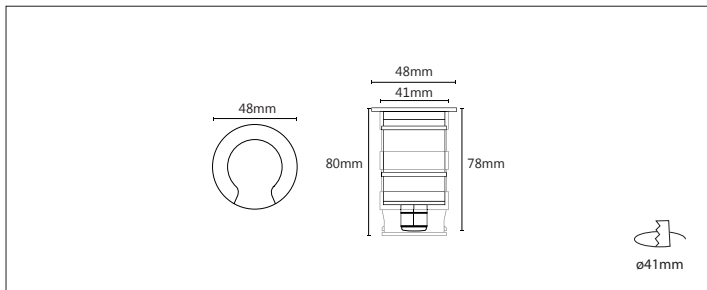

PRODUCT DESCRIPTION

IP67 aluminum luminaire, which can be applied in interior and exterior spaces, ceilings, walls, steps or floors, with the main objective of serving as a beacon.

DESCRIÇÃO DO PRODUTO

Luminária em alumínio IP67, podendo ser aplicada em espaços interiores e exteriores, em tetos, paredes, degraus ou piso, com o objetivo principal de servir de balizador.

DESCRIPCIÓN DEL PRODUCTO

Luminaria en aluminio IP67, pudiendo ser aplicada en espacios interiores y exteriores, en techos, paredes, escalones o piso, con el objetivo principal de servir de balizador.

This luminaire contains built-in LED lamps.

The lamps cannot be changed in the luminaire.

LED

874/2012

REFERENCE	612611
LED POWER	1X3W
LUMINOUS FLUX @3000K	25-60lm @ 350mA
COLOR TEMPERATURE	4000K
BEAM ANGLE	Radial-1
COLOR	Stainless Steel - AISI 316
CRI	>80
LED RATED LIFE	50 000h
KIND OF LED	Cree - LED light source
DRIVER	Internal
COLOR CONSTANCY	3 SDCM
INSULATION CLASS	1
WEIGHT	0,250Kg
WARRANTY	1 year