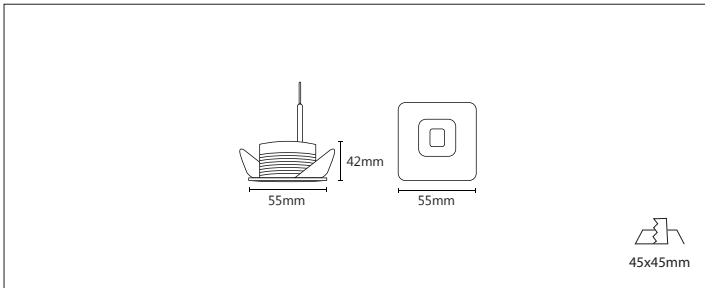

PRODUCT DESCRIPTION

IP65 Aluminum luminaire, with a modern design, can be applied in interior spaces on walls or steps.

DESCRIÇÃO DO PRODUTO

Luminária em Alumínio IP65, com um moderno design, podendo ser aplicada em espaços interiores em paredes ou degraus.

DESCRIPCIÓN DEL PRODUCTO

Luminaria en Aluminio IP65, con un moderno diseño, pudiendo ser aplicada en espacios interiores en paredes o escalones.

This luminaire contains built-in LED lamps.

The lamps cannot be changed in the luminaire.

LED

874/2012

REFERENCE	409311
LED POWER	3W
LUMINOUS FLUX @3000K	20lm @ 700mA
COLOR TEMPERATURE	3000K
BEAM ANGLE	Clear
COLOR	Sand White
CRI	>80
LED RATED LIFE	50 000h
DRIVER	Cree - LED light source
LED RATED LIFE	Osram/Tridonic
COLOR CONSTANCY	3 SDCM
INSULATION CLASS	3
WEIGHT	0,400Kg
WARRANTY	2 years