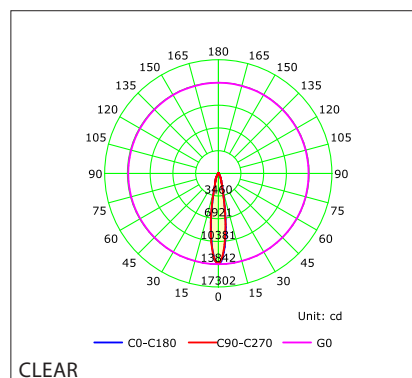

LED

874/2012

<b>REFERENCE</b>	<b>408811</b>
<b>LED POWER</b>	3W
<b>LUMINOUS FLUX @3000K</b>	20lm @ 700mA
<b>COLOR TEMPERATURE</b>	3000K
<b>BEAM ANGLE</b>	Clear
<b>COLOR</b>	Sand White
<b>CRI</b>	>80
<b>LED RATED LIFE</b>	50 000h
<b>DRIVER</b>	Cree - LED light source
<b>LED RATED LIFE</b>	Osram/Tridonic
<b>COLOR CONSTANCY</b>	3 SDCM
<b>INSULATION CLASS</b>	3
<b>WEIGHT</b>	0,400Kg
<b>WARRANTY</b>	2 years