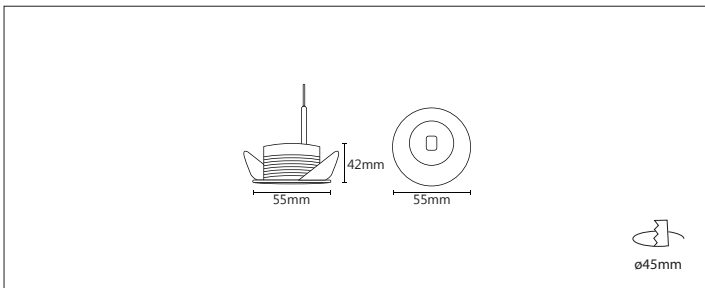

PRODUCT DESCRIPTION

IP65 Aluminum luminaire, with a modern design, can be applied in interior spaces on walls or steps.

DESCRIÇÃO DO PRODUTO

Luminária em Alumínio IP65, com um moderno design, podendo ser aplicada em espaços interiores em paredes ou degraus.

DESCRIPCIÓN DEL PRODUCTO

Luminaria en Aluminio IP65, con un moderno diseño, pudiendo ser aplicada en espacios interiores en paredes o escalones.

This luminaire contains built-in LED lamps.

The lamps cannot be changed in the luminaire.

LED

874/2012

REFERENCE	408811
LED POWER	3W
LUMINOUS FLUX @3000K	20lm @ 700mA
COLOR TEMPERATURE	3000K
BEAM ANGLE	Clear
COLOR	Sand White
CRI	>80
LED RATED LIFE	50 000h
DRIVER	Cree - LED light source
LED RATED LIFE	Osram/Tridonic
COLOR CONSTANCY	3 SDCM
INSULATION CLASS	3
WEIGHT	0,400Kg
WARRANTY	2 years