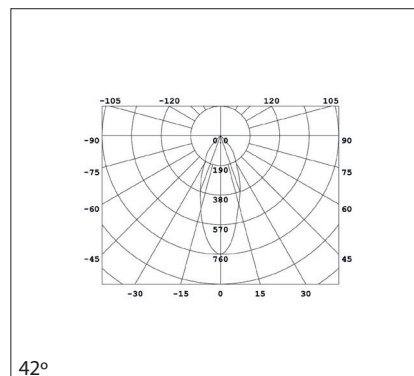

REFERENCE	610512/633612
LED POWER	1X6W/1X7W
LUMINOUS FLUX @3000K	300lm/580lm @380mA
COLOR TEMPERATURE	3000K/4000K
BEAM ANGLE	20°/16°; 28°; 40°
COLOR	Stainless Steel
CRI	>80
LED RATED LIFE	50 000h
KIND OF LED	Bridgelux - LED light source
DRIVER	Internal
COLOR CONSTANCY	3 SDCM
INSULATION CLASS	1
WEIGHT	1,300Kg
WARRANTY	1 year