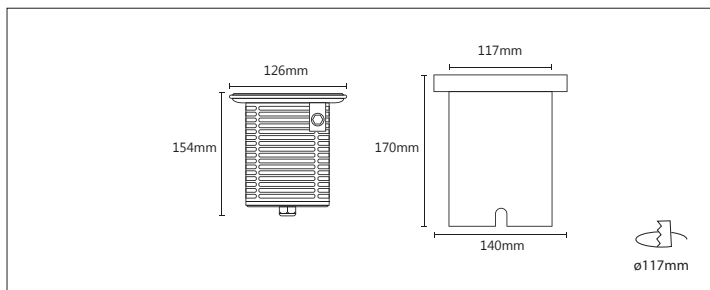

PRODUCT DESCRIPTION

Cast aluminum body, stainless steel frame (AISI 316), SCUTUM is characterized by its careful and attractive design and its quality being specially designed for the illumination of outdoor spaces.

DESCRIÇÃO DO PRODUTO

Corpo em alumínio fundido, aro em aço inox (AISI 316), SCUTUM é caracterizado pelo seu design cuidado e atraente e pela sua qualidade sendo especialmente desenhado para a iluminação de espaços exteriores.

DESCRIPCIÓN DEL PRODUCTO

Cuerpo en aluminio fundido, aro en acero inoxidable (AISI 316), SCUTUM se caracteriza por su diseño cuidado y atractivo y por su calidad siendo especialmente diseñado para la iluminación de espacios exteriores.

This luminaire contains built-in LED lamps.

The lamps cannot be changed in the luminaire.

LED

874/2012

REFERENCE	610712/633812
LED POWER	1X6W/1X7W
LUMINOUS FLUX @3000K	300lm/580lm @380mA
COLOR TEMPERATURE	3000K/4000K
BEAM ANGLE	20°/16°; 28°; 40°
COLOR	Stainless Steel
CRI	>80
LED RATED LIFE	50 000h
KIND OF LED	Bridgelux - LED light source
DRIVER	Internal
COLOR CONSTANCY	3 SDCM
INSULATION CLASS	1
WEIGHT	1,500Kg
WARRANTY	1 year

APPLICATIONS OPTIONS