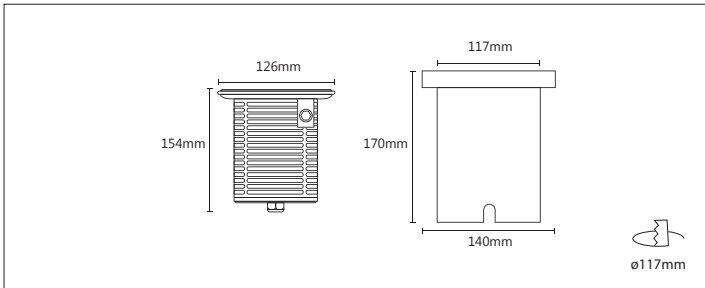

PRODUCT DESCRIPTION

Cast aluminum body, stainless steel frame (AISI 316), SCUTUM is characterized by its careful and attractive design and its quality being specially designed for the illumination of outdoor spaces.

DESCRIÇÃO DO PRODUTO

Corpo em alumínio fundido, aro em aço inox (AISI 316), SCUTUM é caracterizado pelo seu design cuidado e atraente e pela sua qualidade sendo especialmente desenhado para a iluminação de espaços exteriores.

DESCRIPCIÓN DEL PRODUCTO

Cuerpo en aluminio fundido, aro en acero inoxidable (AISI 316), SCUTUM se caracteriza por su diseño cuidado y atractivo y por su calidad siendo especialmente diseñado para la iluminación de espacios exteriores.

REFERENCE	610512/633612
LED POWER	1X6W/1X7W
LUMINOUS FLUX @3000K	300lm/580lm @380mA
COLOR TEMPERATURE	3000K/4000K
BEAM ANGLE	20°/16°; 28°; 40°
COLOR	Stainless Steel
CRI	>80
LED RATED LIFE	50 000h
KIND OF LED	Bridgelux - LED light source
DRIVER	Internal
COLOR CONSTANCY	3 SDCM
INSULATION CLASS	1
WEIGHT	1,300Kg
WARRANTY	1 year