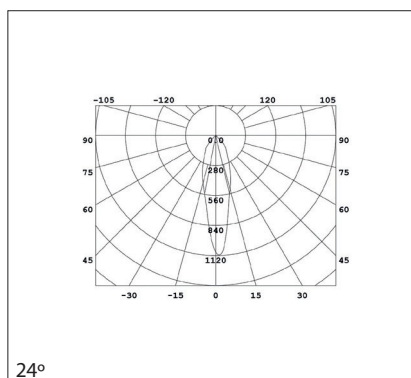

This luminaire contains built-in LED lamps.

The lamps cannot be changed in the luminaire.

LED

874/2012

REFERENCE	610712/633812
LED POWER	1X6W/1X7W
LUMINOUS FLUX @3000K	300lm/580lm @380mA
COLOR TEMPERATURE	3000K/4000K
BEAM ANGLE	20°/16°; 28°; 40°
COLOR	Stainless Steel
CRI	>80
LED RATED LIFE	50 000h
KIND OF LED	Bridgelux - LED light source
DRIVER	Internal
COLOR CONSTANCY	3 SDCM
INSULATION CLASS	1
WEIGHT	1,500Kg
WARRANTY	1 year