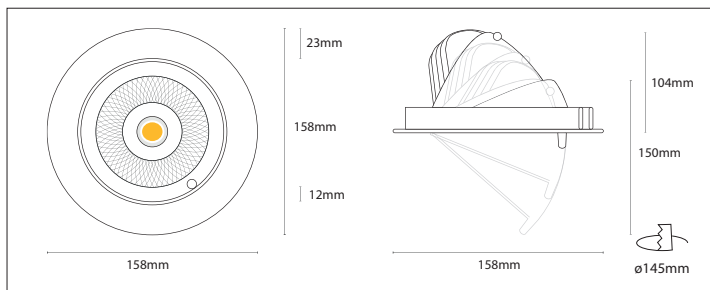

This luminaire contains built-in LED lamps.

The lamps cannot be changed in the luminaire.

LED

874/2012

REFERENCE	23.MO.MA.CT.BA.C.I
LED POWER	16.3W
LUMINOUS FLUX @3000K	2271lm @ 480mA
KIND OF LED	Osram/Citizen - LED light source
DRIVER	Osram/Tridonic
LED RATED LIFE	50 000h
COLOR CONSTANCY	3 SDCM
INSULATION CLASS	1
WEIGHT	0,700Kg
WARRANTY	5 years