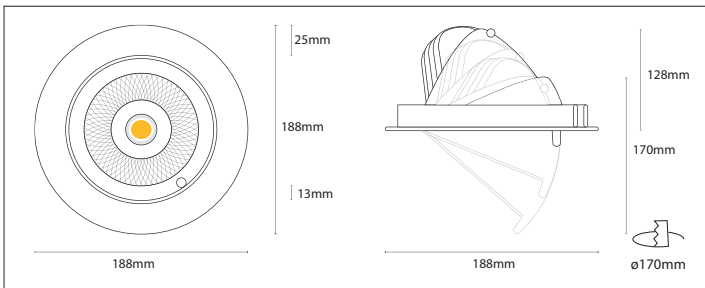

This luminaire contains built-in LED lamps.

The lamps cannot be changed in the luminaire.

LED

874/2012

REFERENCE	23.MO.MA.CT.BA.C.I
LED POWER	30.4W
LUMINOUS FLUX @3000K	3570lm @ 860mA
KIND OF LED	Osram/Citizen - LED light source
DRIVER	Osram/Tridonic
LED RATED LIFE	50 000h
COLOR CONSTANCY	3 SDCM
INSULATION CLASS	1
WEIGHT	1,199Kg
WARRANTY	5 years